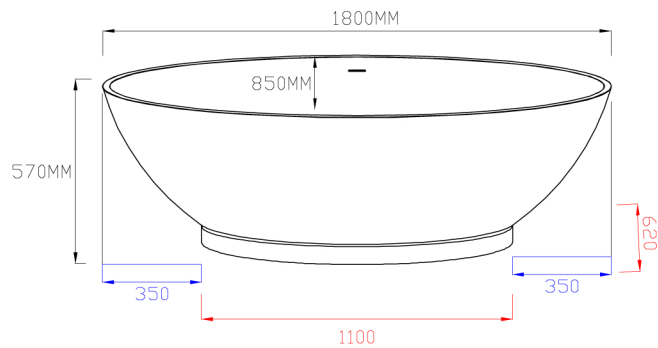

PS-8809-1800

1800X850X570MM

Outside size

Internal dimensions

The size is manually measured. There may be some errors. Please refer to the actual size!