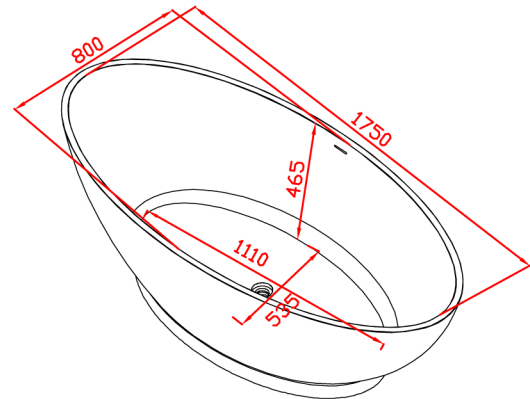

PS-8809-1800

1800X850X570MM

Outside size

Internal dimensions

The size is manually measured. There may be some errors. Please refer to the actual size!