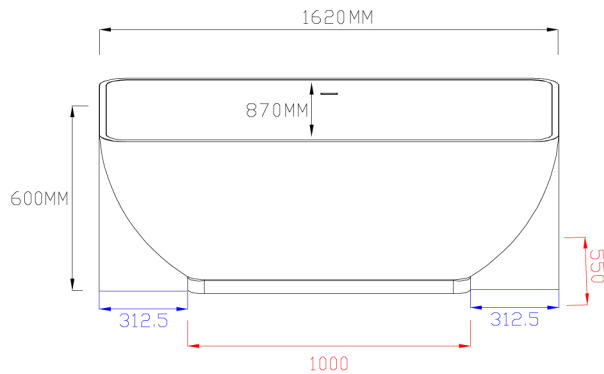

PS-8805-1620

1620X870X600MM

Outside size

Internal dimensions

Reminder: The size is measured manually. There may be some errors. Please refer to the actual product.