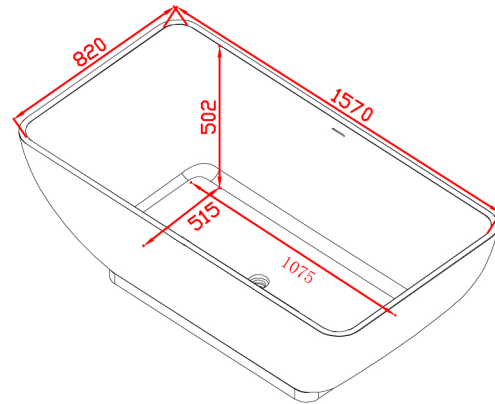

PS-8805-1620

1620X870X600MM

Outside size

Internal dimensions

Reminder: The size is measured manually. There may be some errors. Please refer to the actual product.